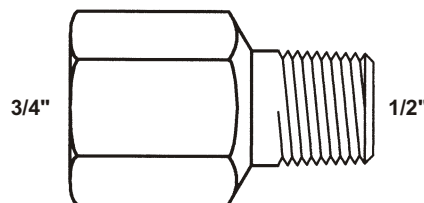

## Heavy Duty Mounting Nipples

6002

6003

6006

6011

6010

6012

616

ALL  
THREADS  
NPT

617

Sealco nipples are constructed of steel and plated with zinc and chromate for corrosion resistance