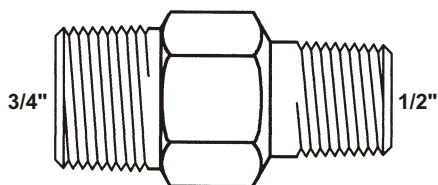

## Heavy Duty Mounting Nipples

6002

6003

6006

6011

6010

6012

616

ALL  
THREADS  
NPT

617

Sealco nipples are constructed of steel and plated with zinc and chromate for corrosion resistance