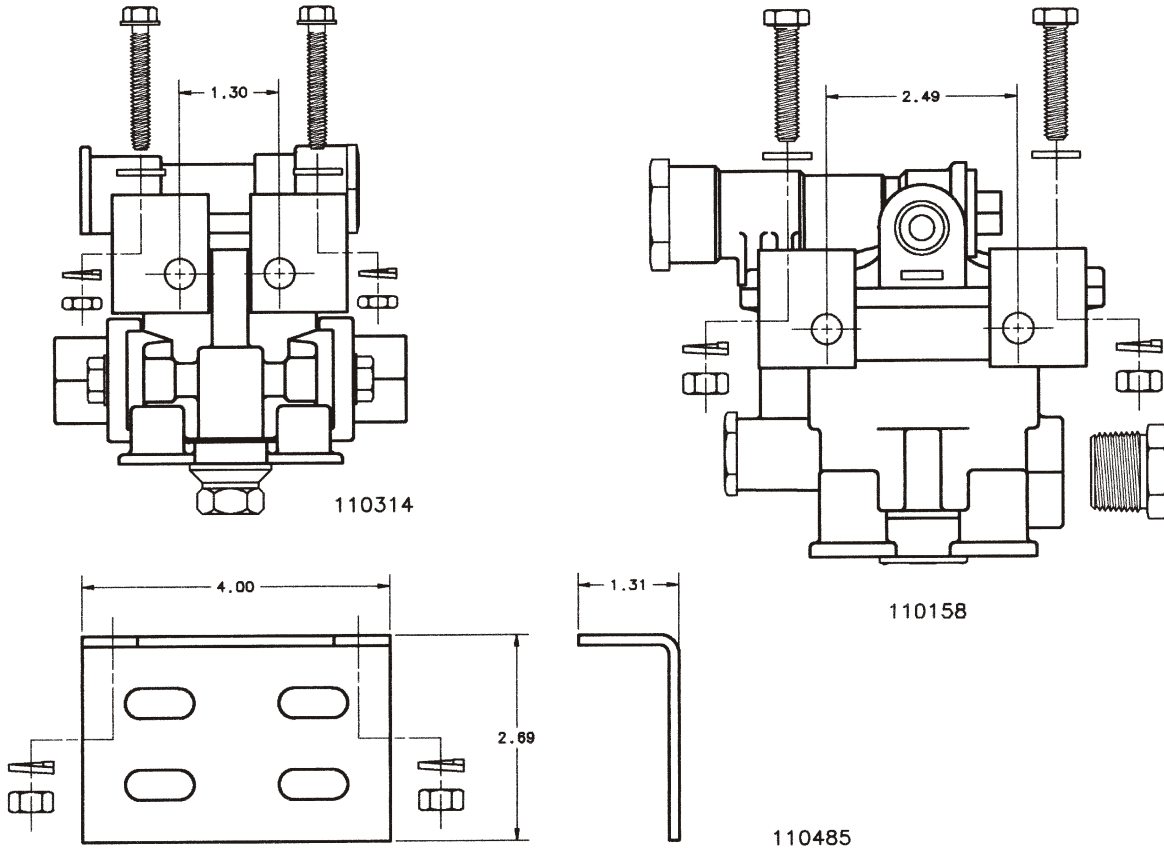

## Flange Mounting Kits

ALL THREADS NPT

110238

110285

FACE ON VIEW

Flange Kits 0158H & 110285 are internally threaded. Flange Kits 110238 & 110285 include a washer.

## Frame Mounting Kits

## Frame Mounting "T"

Part Number 780212

ALL  
3/8"  
NPT

Interchanges with Bendix P/N 236056