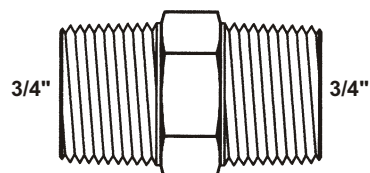

## Heavy Duty Mounting Nipples

6002

6003

6006

6011

6010

6012

616

ALL  
THREADS  
NPT

617

Sealco nipples are constructed of steel and plated with zinc and chromate for corrosion resistance