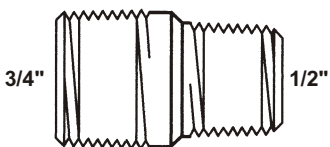

## Heavy Duty Mounting Nipples

6002

6003

6006

6011

6010

6012

616

ALL  
THREADS  
NPT

617

Sealco nipples are constructed of steel and plated with zinc and chromate for corrosion resistance