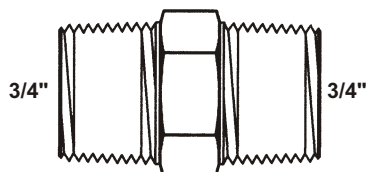

## Heavy Duty Mounting Nipples

6002

6003

6006

6011

6010

6012

616

ALL  
THREADS  
NPT

617

Sealco nipples are constructed of steel and plated with zinc and chromate for corrosion resistance