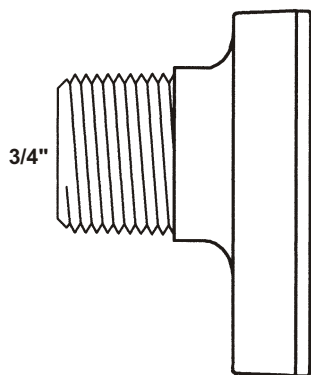

ALL  
THREADS  
NPT

617

Sealco nipples are constructed of steel and plated with zinc and chromate for corrosion resistance

## Flange Mounting Kits

ALL THREADS NPT

110238

110285

FACE ON VIEW

Flange Kits 0158H & 110285 are internally threaded. Flange Kits 110238 & 110285 include a washer.