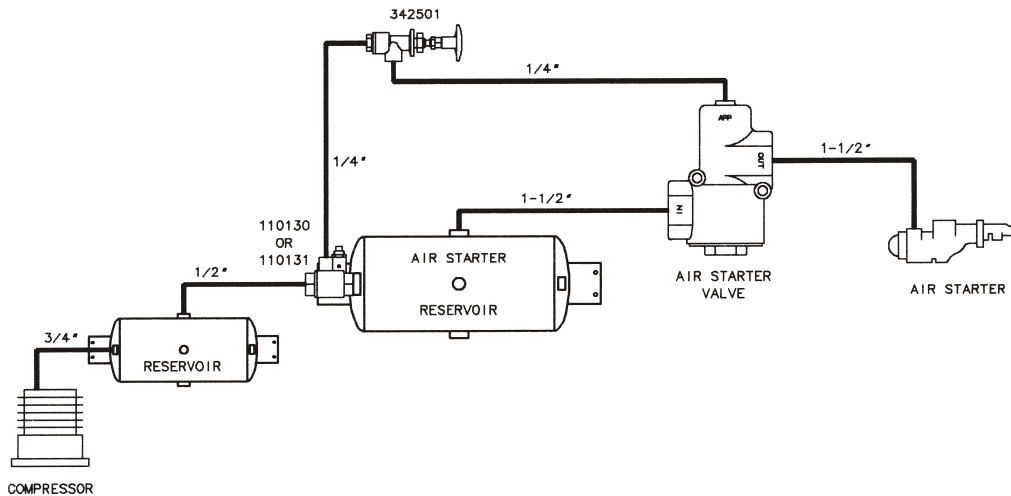

MISCELLANEOUS VALVES

Air Starter Valves

INFORMATION:

- Two mounting holes in casting
- **REPAIR KIT 109-5** for Nitrile o-rings only
- **REPAIR KIT 110407** for Viton o-rings only

PART NUMBER	PORT SIZES (NPT)				"A" DIMENSIONS	O-RING MATERIAL
	Inlet	Outlet	Application	Auxiliary		
11900	1 1/2"	1 1/2"	1/4"	n/a	4 11/16"	Nitrile
14900	1 1/4"	1 1/4"	1/4"	n/a	4 5/16"	Nitrile
110486	1 1/2"	1 1/2"	1/4"	n/a	4 11/16"	Viton