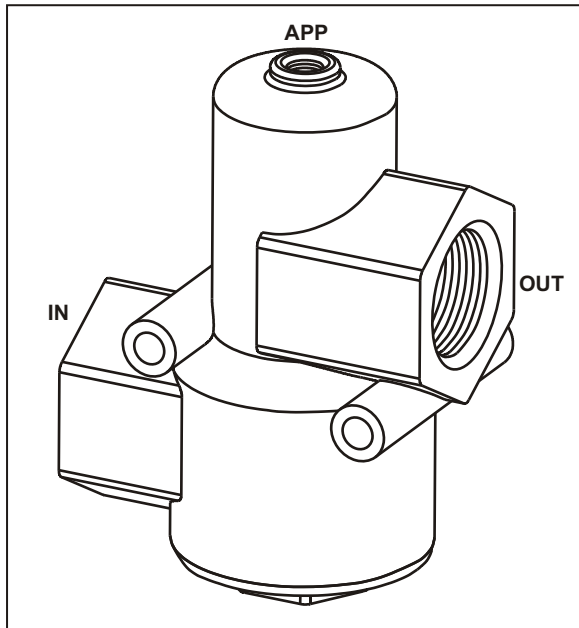

MISCELLANEOUS VALVES

Air Starter Valves

INFORMATION:

- Two mounting holes in casting
- **REPAIR KIT 109-5** for Nitrile o-rings only
- **REPAIR KIT 110407** for Viton o-rings only

PART NUMBER	PORT SIZES (NPT)				"A" DIMENSIONS	O-RING MATERIAL
	Inlet	Outlet	Application	Auxiliary		
11900	1 1/2"	1 1/2"	1/4"	n/a	4 11/16"	Nitrile
14900	1 1/4"	1 1/4"	1/4"	n/a	4 5/16"	Nitrile
110486	1 1/2"	1 1/2"	1/4"	n/a	4 11/16"	Viton