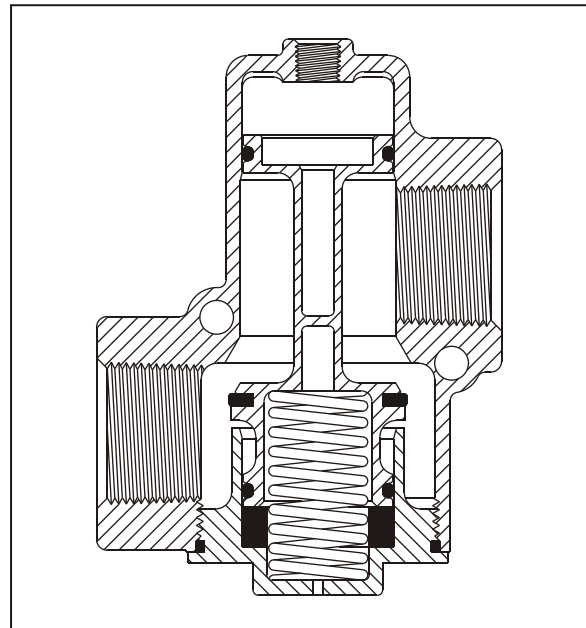

MISCELLANEOUS VALVES

Air Starter Valves

INFORMATION:

- Two mounting holes in casting
- **REPAIR KIT 109-5** for Nitrile o-rings only
- **REPAIR KIT 110407** for Viton o-rings only

PART NUMBER	PORT SIZES (NPT)				"A" DIMENSIONS	O-RING MATERIAL
	Inlet	Outlet	Application	Auxiliary		
11900	1 1/2"	1 1/2"	1/4"	n/a	4 11/16"	Nitrile
14900	1 1/4"	1 1/4"	1/4"	n/a	4 5/16"	Nitrile
110486	1 1/2"	1 1/2"	1/4"	n/a	4 11/16"	Viton