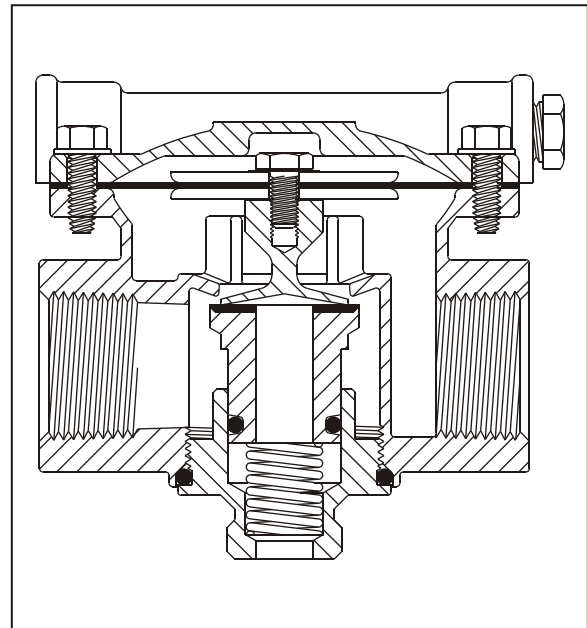

MISCELLANEOUS VALVES

Air Starter Valve

INFORMATION:

- PLUG UNIT ASSEMBLY 6900-5
- REPAIR KIT 69-5

PART NUMBER	PORT SIZES (NPT)		
	Service/Control (2)	Inlet	Outlet
6900	1/4"	1"	1"