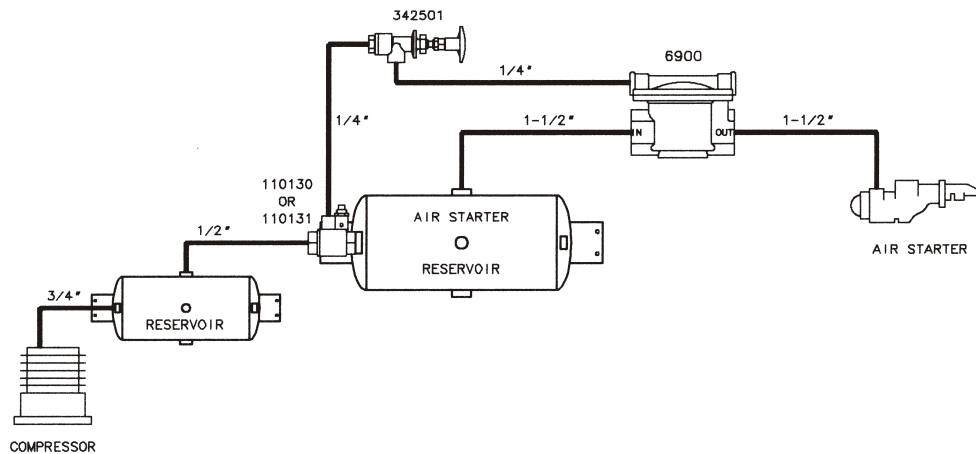

MISCELLANEOUS VALVES

Air Starter Valve

INFORMATION:

- PLUG UNIT ASSEMBLY 6900-5
- REPAIR KIT 69-5

PART NUMBER	PORT SIZES (NPT)		
	Service/Control (2)	Inlet	Outlet
6900	1/4"	1"	1"