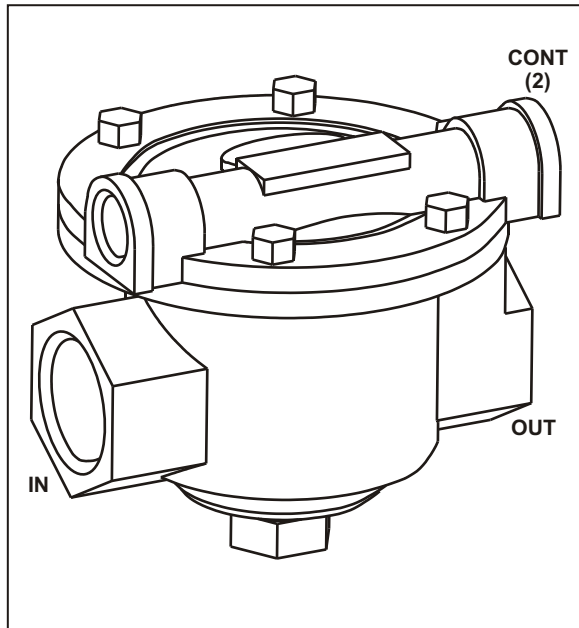

MISCELLANEOUS VALVES

Air Starter Valve

INFORMATION:

- PLUG UNIT ASSEMBLY 6900-5
- REPAIR KIT 69-5

PART NUMBER	PORT SIZES (NPT)		
	Service/Control (2)	Inlet	Outlet
6900	1/4"	1"	1"